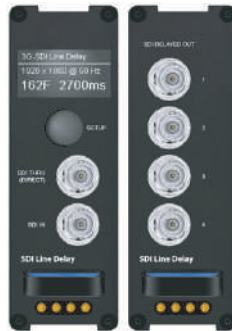

SDI Line Delay
XVVRM-SDIDL